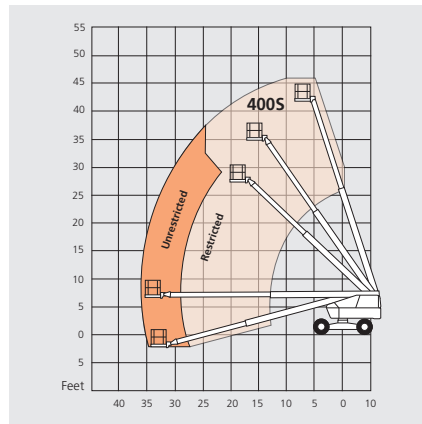

# HIGHER STANDARDS. extra capacity

Get more from our upgraded line of mid-size telescopic boom lifts.

## STANDARD ON ALL 6 MODELS:

- Higher lifting capacity up to 1,000 lbs. (454kg) restricted and 600 lbs. (272kg) unrestricted
- Convenient shorter stowed length for ease of transportation
- Snorkel 400S/460SJ, 600S/660SJ and 600S/660SJ **ALL TERRAIN**