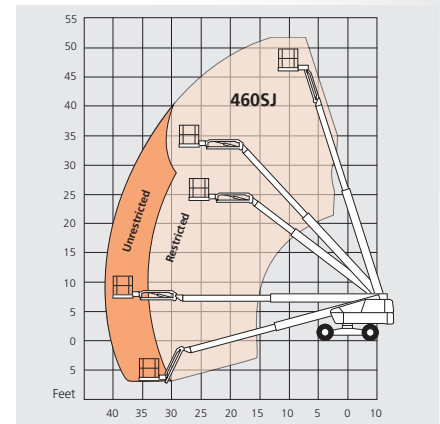

HIGHER STANDARDS. extra capacity

Get more from our upgraded line of mid-size telescopic boom lifts.

STANDARD ON ALL 6 MODELS:

- Higher lifting capacity up to 1,000 lbs. (454kg) restricted and 600 lbs. (272kg) unrestricted
- Convenient shorter stowed length for ease of transportation
- Snorkel 400S/460SJ, 600S/660SJ and 600S/660SJ **ALL TERRAIN**

460SJ

FOR MORE INFORMATION CALL Snorkel™ at +1 (785) 989-3000 or visit www.snorkellifts.com

© 2021 Snorkel. All rights reserved.