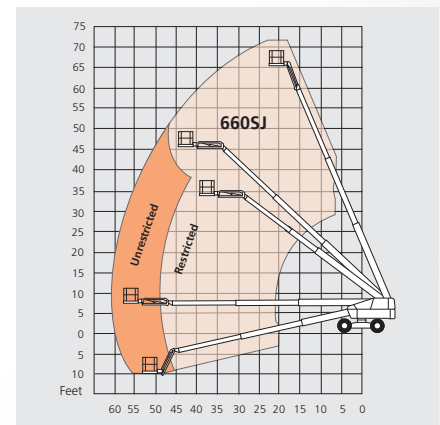

HIGHER STANDARDS. extra capacity

Get more from our upgraded line of mid-size telescopic boom lifts.

STANDARD ON ALL 6 MODELS:

- Higher lifting capacity up to 1,000 lbs. (454kg) restricted and 600 lbs. (272kg) unrestricted
- Convenient shorter stowed length for ease of transportation
- Snorkel 400S/460SJ, 600S/660SJ and 600S/660SJ **ALL TERRAIN**

660SJ

FOR MORE INFORMATION CALL Snorkel™ at +1 (785) 989-3000 or visit www.snorkellifts.com

© 2021 Snorkel. All rights reserved.