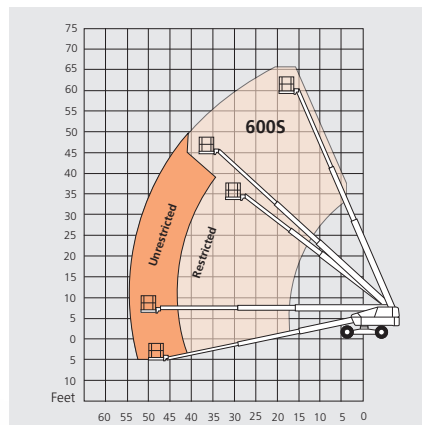

HIGHER STANDARDS. extra capacity

Get more from our upgraded line of mid-size telescopic boom lifts.

STANDARD ON ALL 6 MODELS:

- Higher lifting capacity up to 1,000 lbs. (454kg) restricted and 600 lbs. (272kg) unrestricted
- Convenient shorter stowed length for ease of transportation
- Snorkel 400S/460SJ, 600S/660SJ and 600S/660SJ **ALL TERRAIN**

600S

FOR MORE INFORMATION CALL Snorkel™ at +1 (785) 989-3000 or visit www.snorkellifts.com

© 2021 Snorkel. All rights reserved.