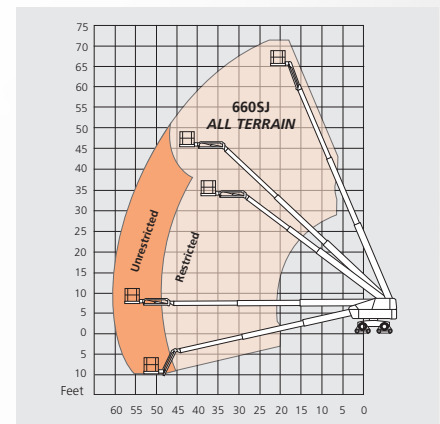

400S

460SJ

600S

660SJ

600S ALL TERRAIN

660SJ ALL TERRAIN

FOR MORE INFORMATION CALL Snorkel™ at +1 (785) 989-3000 or visit [www.snorkellifts.com](http://www.snorkellifts.com)

© 2021 Snorkel. All rights reserved.