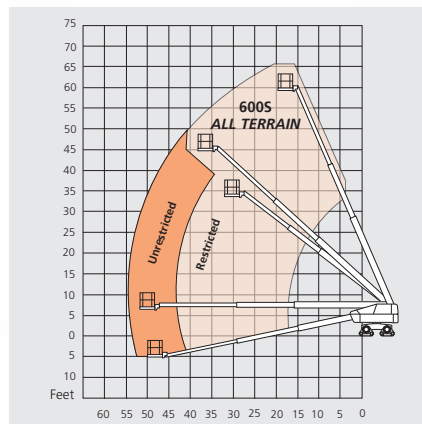

## STANDARD ON ALL 6 MODELS:

- Higher lifting capacity up to 1,000 lbs. (454kg) restricted and 600 lbs. (272kg) unrestricted
- Convenient shorter stowed length for ease of transportation
- Snorkel 400S/460SJ, 600S/660SJ and 600S/660SJ **ALL TERRAIN**

400S

460SJ

600S

660SJ

600S ALL TERRAIN

660SJ ALL TERRAIN

FOR MORE INFORMATION CALL Snorkel™ at +1 (785) 989-3000 or visit [www.snorkellifts.com](http://www.snorkellifts.com)

© 2021 Snorkel. All rights reserved.